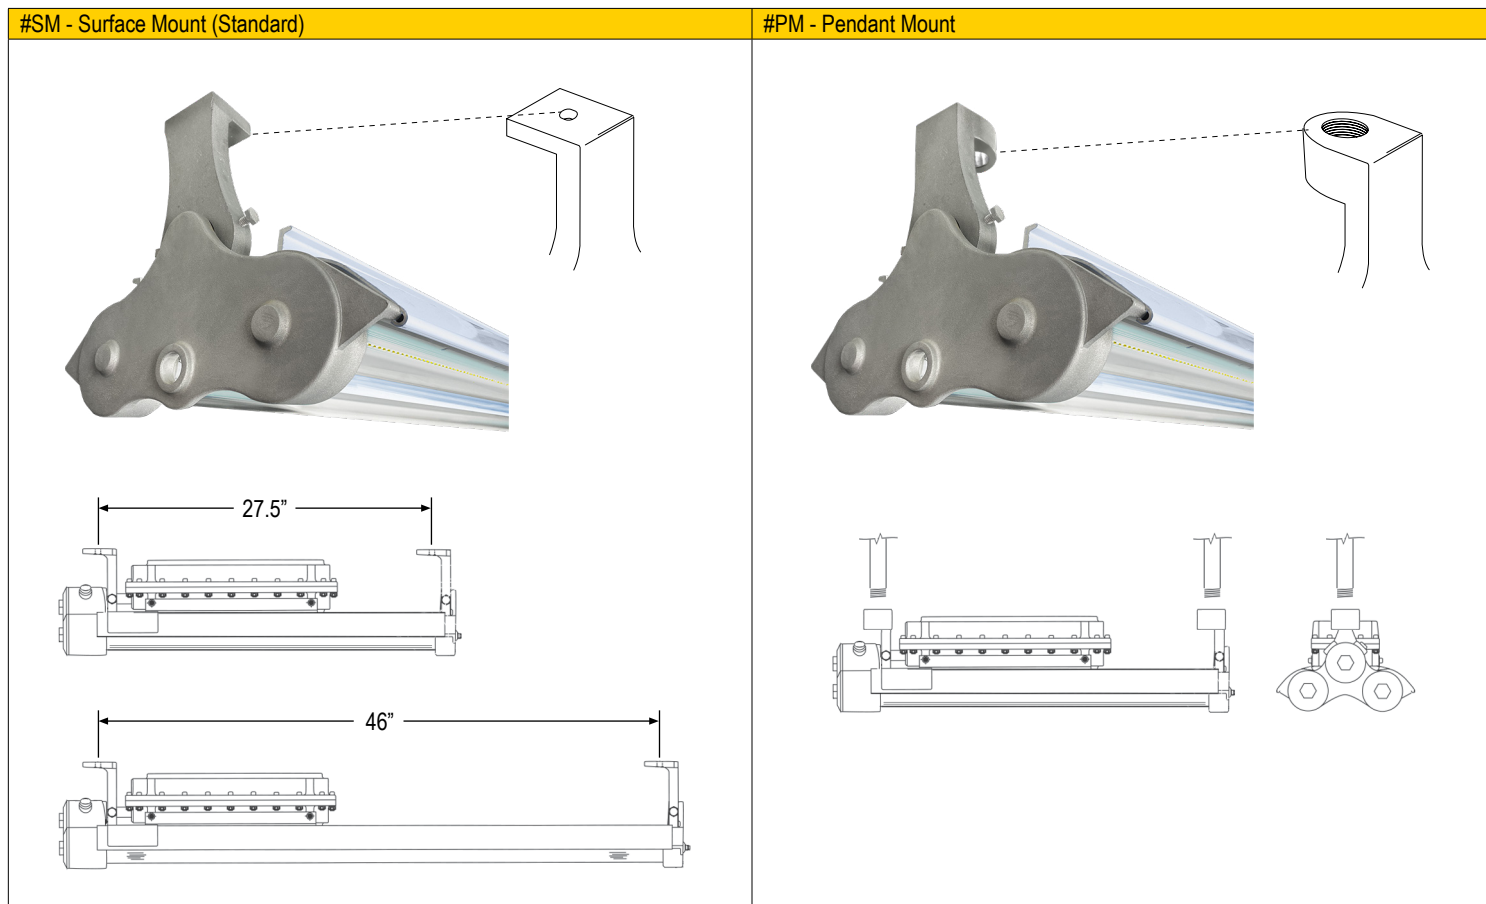

HBRL Series

The BRUTE™

MOUNTING OPTIONS

WEIGHTS AND DIMENSIONS

WEIGHTS

2'	4'
50.2 lb	61.3 lb

2' MODELS

4' MODELS