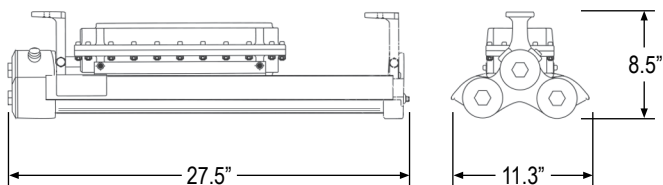

HBRL Series

The BRUTE™

MOUNTING OPTIONS

WEIGHTS AND DIMENSIONS

WEIGHTS

2'	4'
50.2 lb	61.3 lb

2' MODELS

4' MODELS