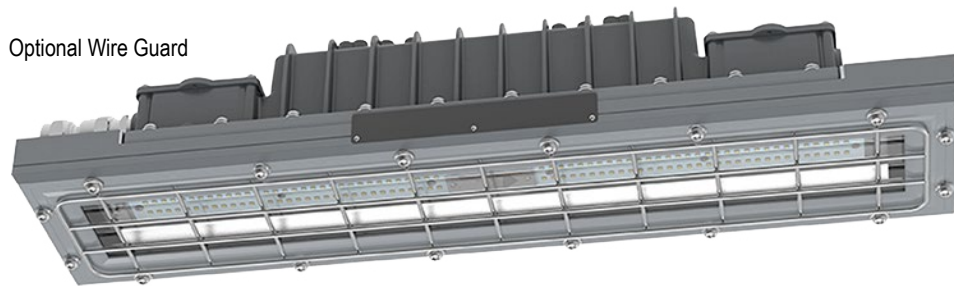

HKL Series

The CURATOR™

MOUNTING OPTIONS

#HKBR - Wall/Ceiling Brackets	#HKLO - Hanging Loops	#HKPC - Pipe Clamps
		 For pipe diameters 40mm - 60mm. Pipe not included.

#HKSP - Surface Mount Pivot Bracket	#HKCM - Clamp Mount Pivot Bracket

OTHER OPTIONS