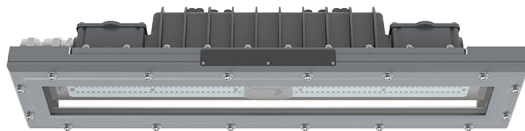

HKL2

High Vibration
RESISTANCE