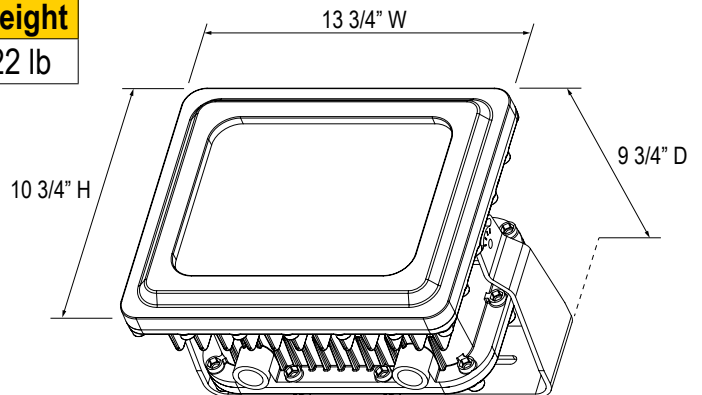

SPECIFICATIONS

Voltage	120-277 VAC
Wattage	140W
Lumens	15,046 lm
Color Temp	5000 Kelvin
Housing	Coated die cast aluminum
Color	Gray
Lens	Tempered glass
Ambient Temperature	-25°C (-13°F) to 50°C (122°F)
T-Rating	T4
Lifetime	>100,000 hrs L80
CRI	80
Beam Angles	110° (NEMA 7H x 7V)
Power Factor	>0.90
Warranty	5 Year Limited Warranty

WEIGHTS AND DIMENSIONS

Weight
22 lb

PRODUCT ORDERING SELECTION

HQT	140	50	U	110	
Series	Watts	Kelvin	Voltage	Beam Angle	Options
<input checked="" type="checkbox"/> HQT	<input checked="" type="checkbox"/> 140 - 140W	<input checked="" type="checkbox"/> 50 - 5000K	<input checked="" type="checkbox"/> U - 120-277 VAC	<input checked="" type="checkbox"/> 110 - 110°	<input type="checkbox"/> SP - 20kV Surge Protection