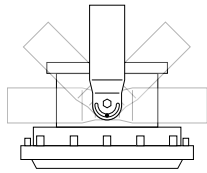

HQT Series

The TROOPER™

Hazardous Location LED Lighting

Adjustable Yoke
Included Standard